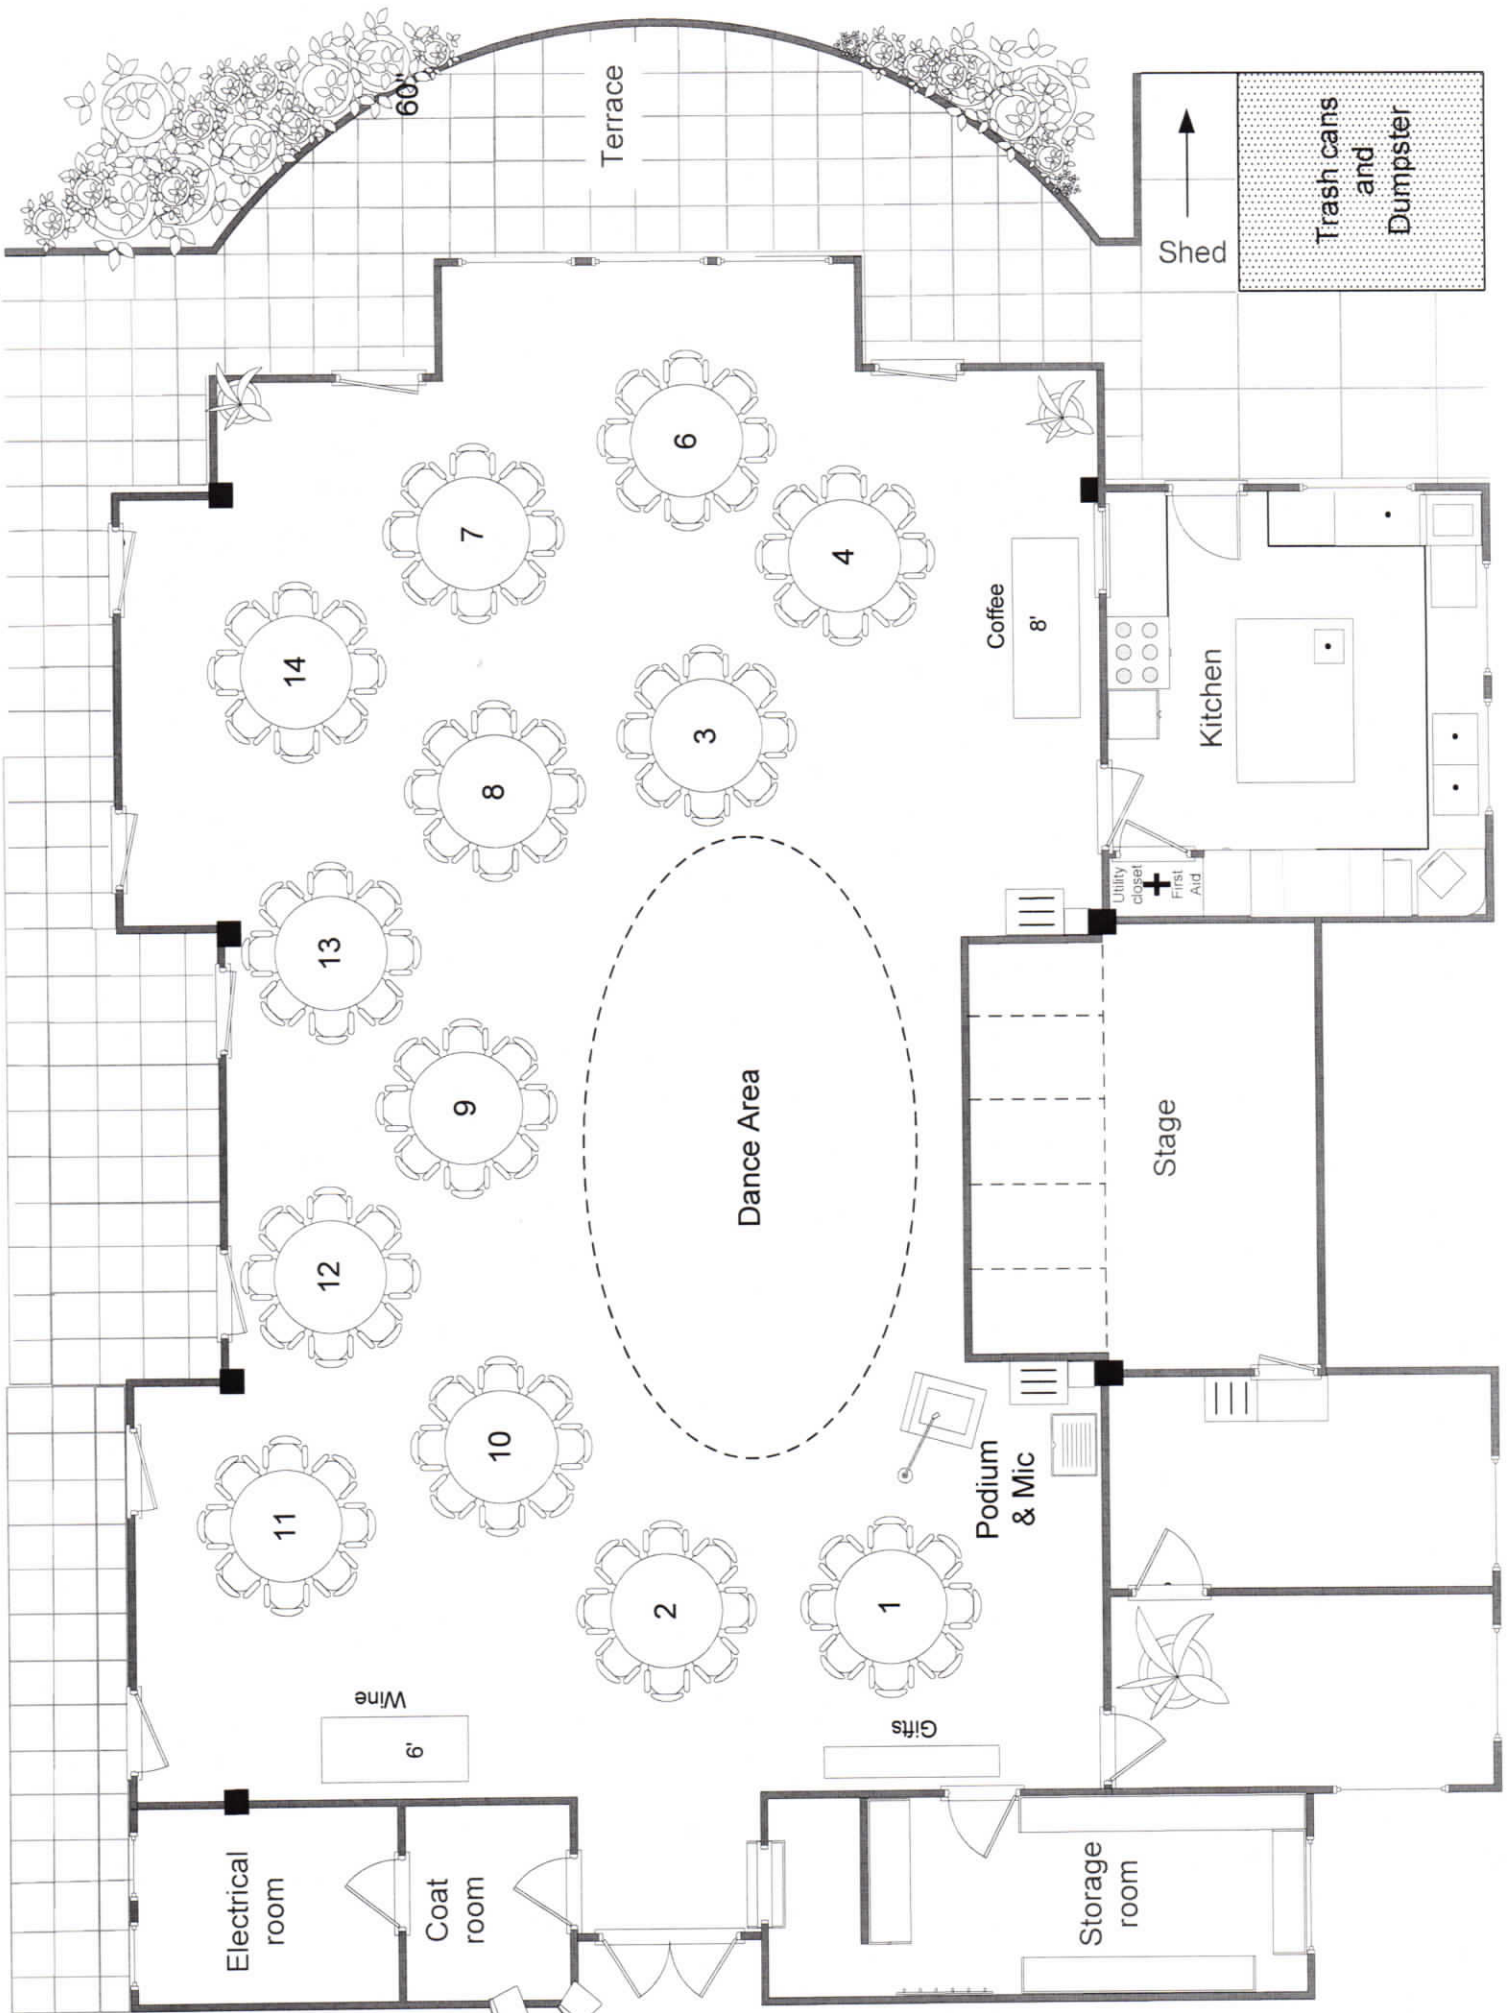

Auditorium Layout  
11/07

Electrical room

Coat room

Entrance from Main Lobby

Storage room

AV Equip. table

5' round table with 8 chairs

Podium and Mic

Screen

8'

8'

Food

8' Beverages

Kitchen

Utility closet  
+  
First Aid

Stage

Shed

Trash cans and Dumpster

Trash Can and Dumpster

Kitchen

Utility closet + First Aid

Stage

Table Storage Area/ Staging Area

Table/ Chair Storage Area

Storage Closet

Screen

Standing mic

1 mic for Gil, 1 mic for board

Coffee and Tea

Beverages

Food

Electrical Room