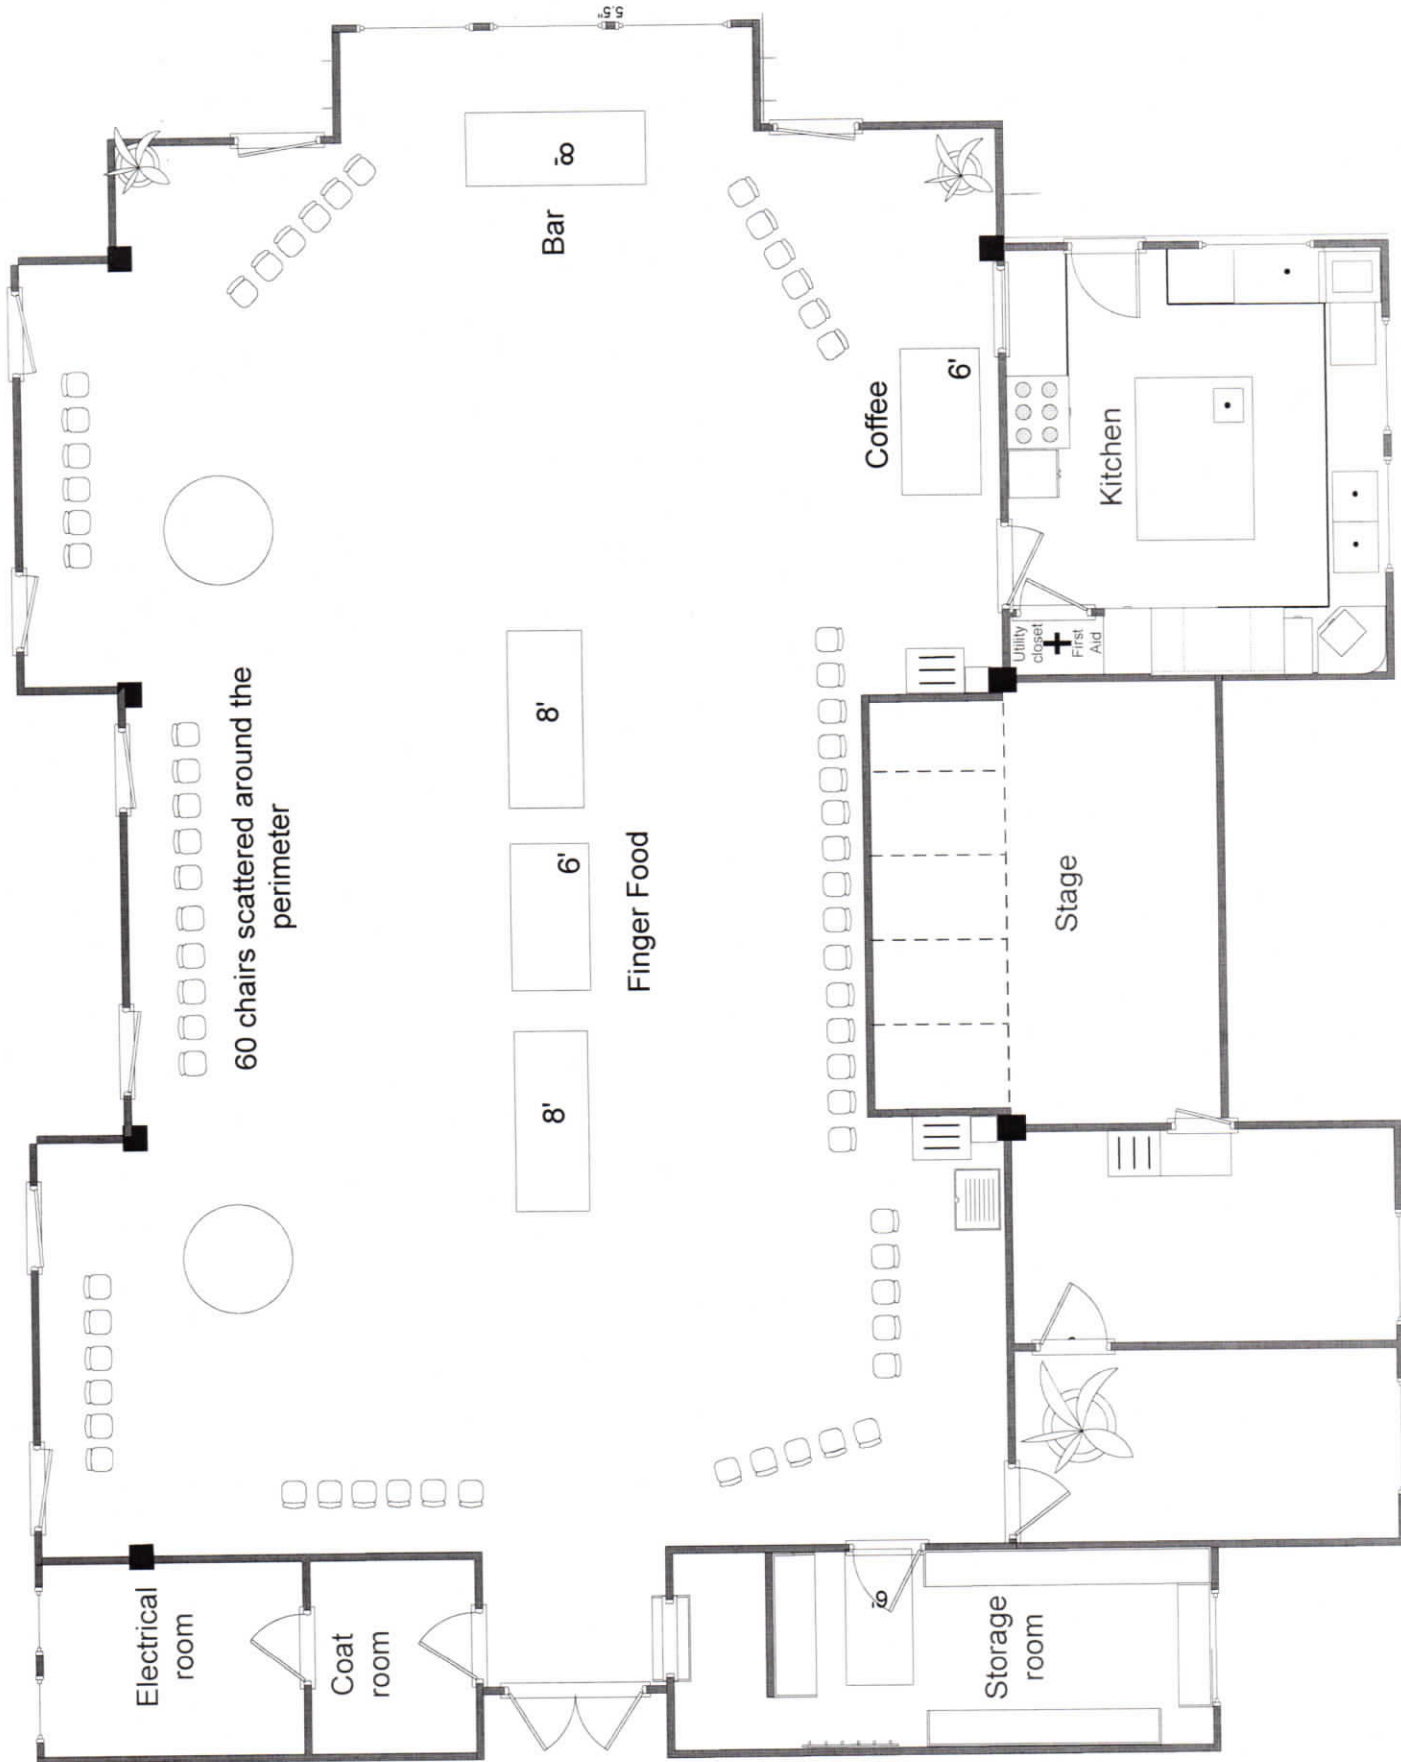

Auditorium Layout  
11/07

Electrical room

Coat room

Entrance from Main Lobby

Storage room

AV Equip. table

5' round table with 8 chairs

Podium and Mic

Shed

Trash cans and Dumpster

Trash Can and Dumpster

Kitchen

Utility closet + First Aid

Stage

Table Storage Area/ Staging Area

Table/ Chair Storage Area

Storage Closet

Screen

Standing mic

1 mic for Gil, 1 mic for board

Coffee and Tea

Beverages

Food

Electrical Room

Coat Room

60 chairs scattered around the perimeter

Electrical room

Coat room

Storage room

Stage

Kitchen

Coffee