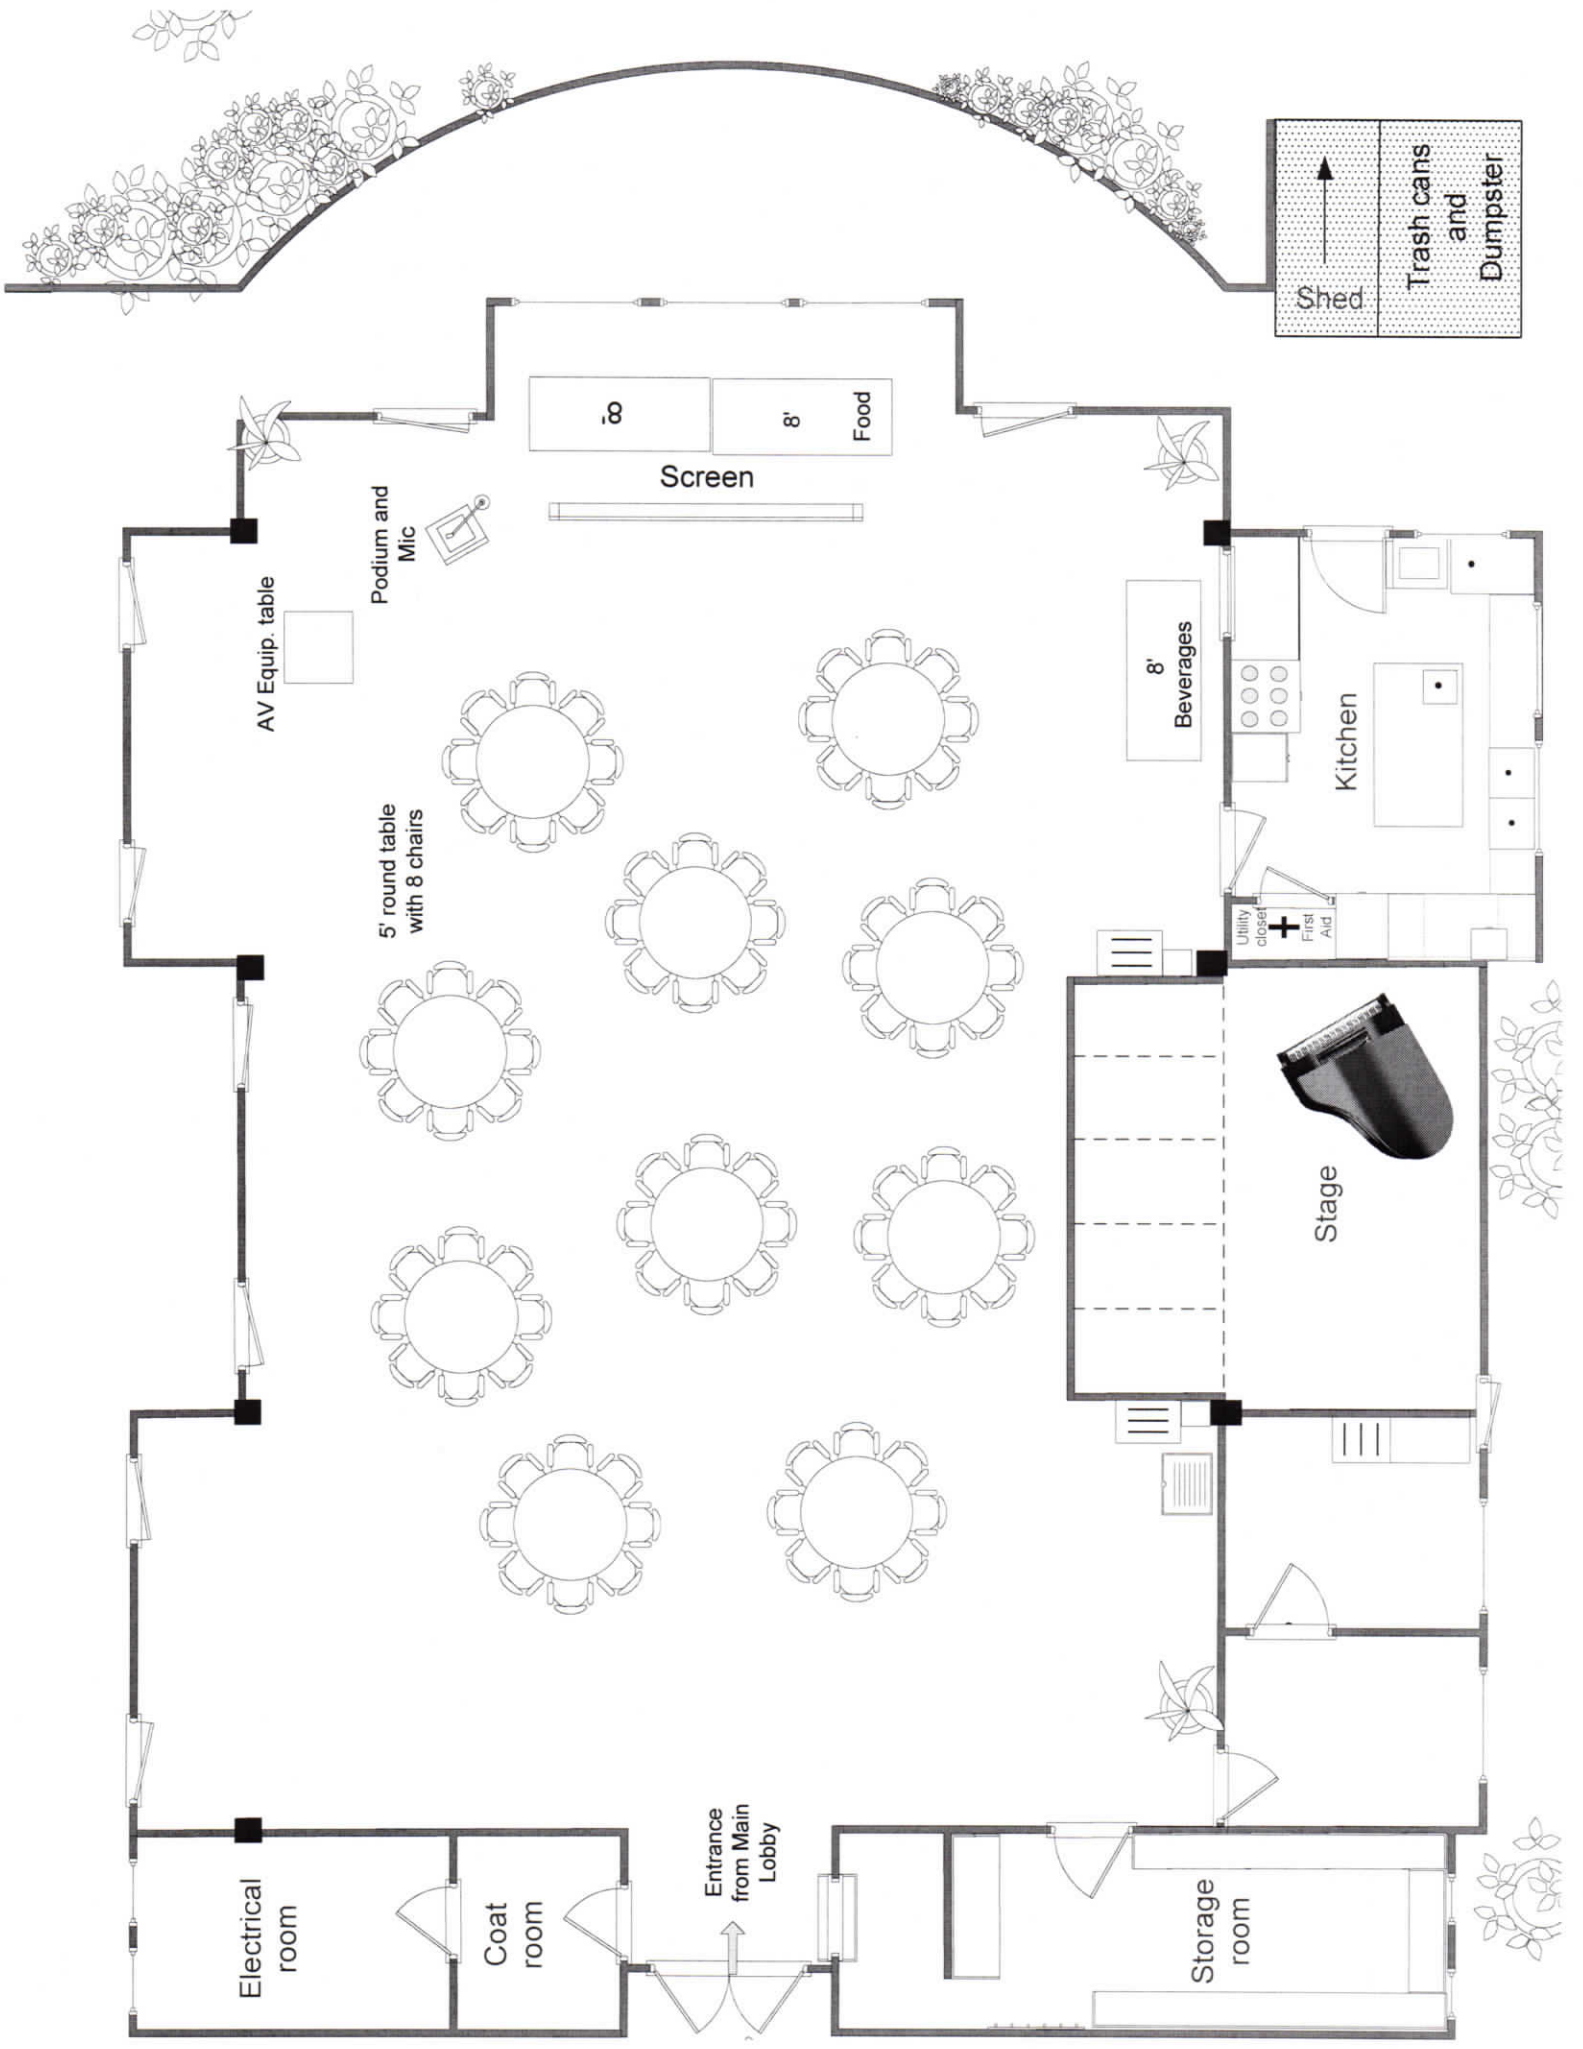

Auditorium Layout  
11/07

Electrical room

Coat room

Entrance from Main Lobby

Storage room

AV Equip. table

5' round table with 8 chairs

Podium and Mic

Screen

8'

8'

Food

8' Beverages

Kitchen

Utility closet  
+  
First Aid

Stage

Shed

Trash cans and Dumpster

Trash Can and Dumpster

Kitchen

Utility closet + First Aid

Stage

Table Storage Area/ Staging Area

Table/ Chair Storage Area

Storage Closet

Screen

Standing mic

1 mic for Gil, 1 mic for board

Coffee and Tea

Beverages

Food

Electrical Room