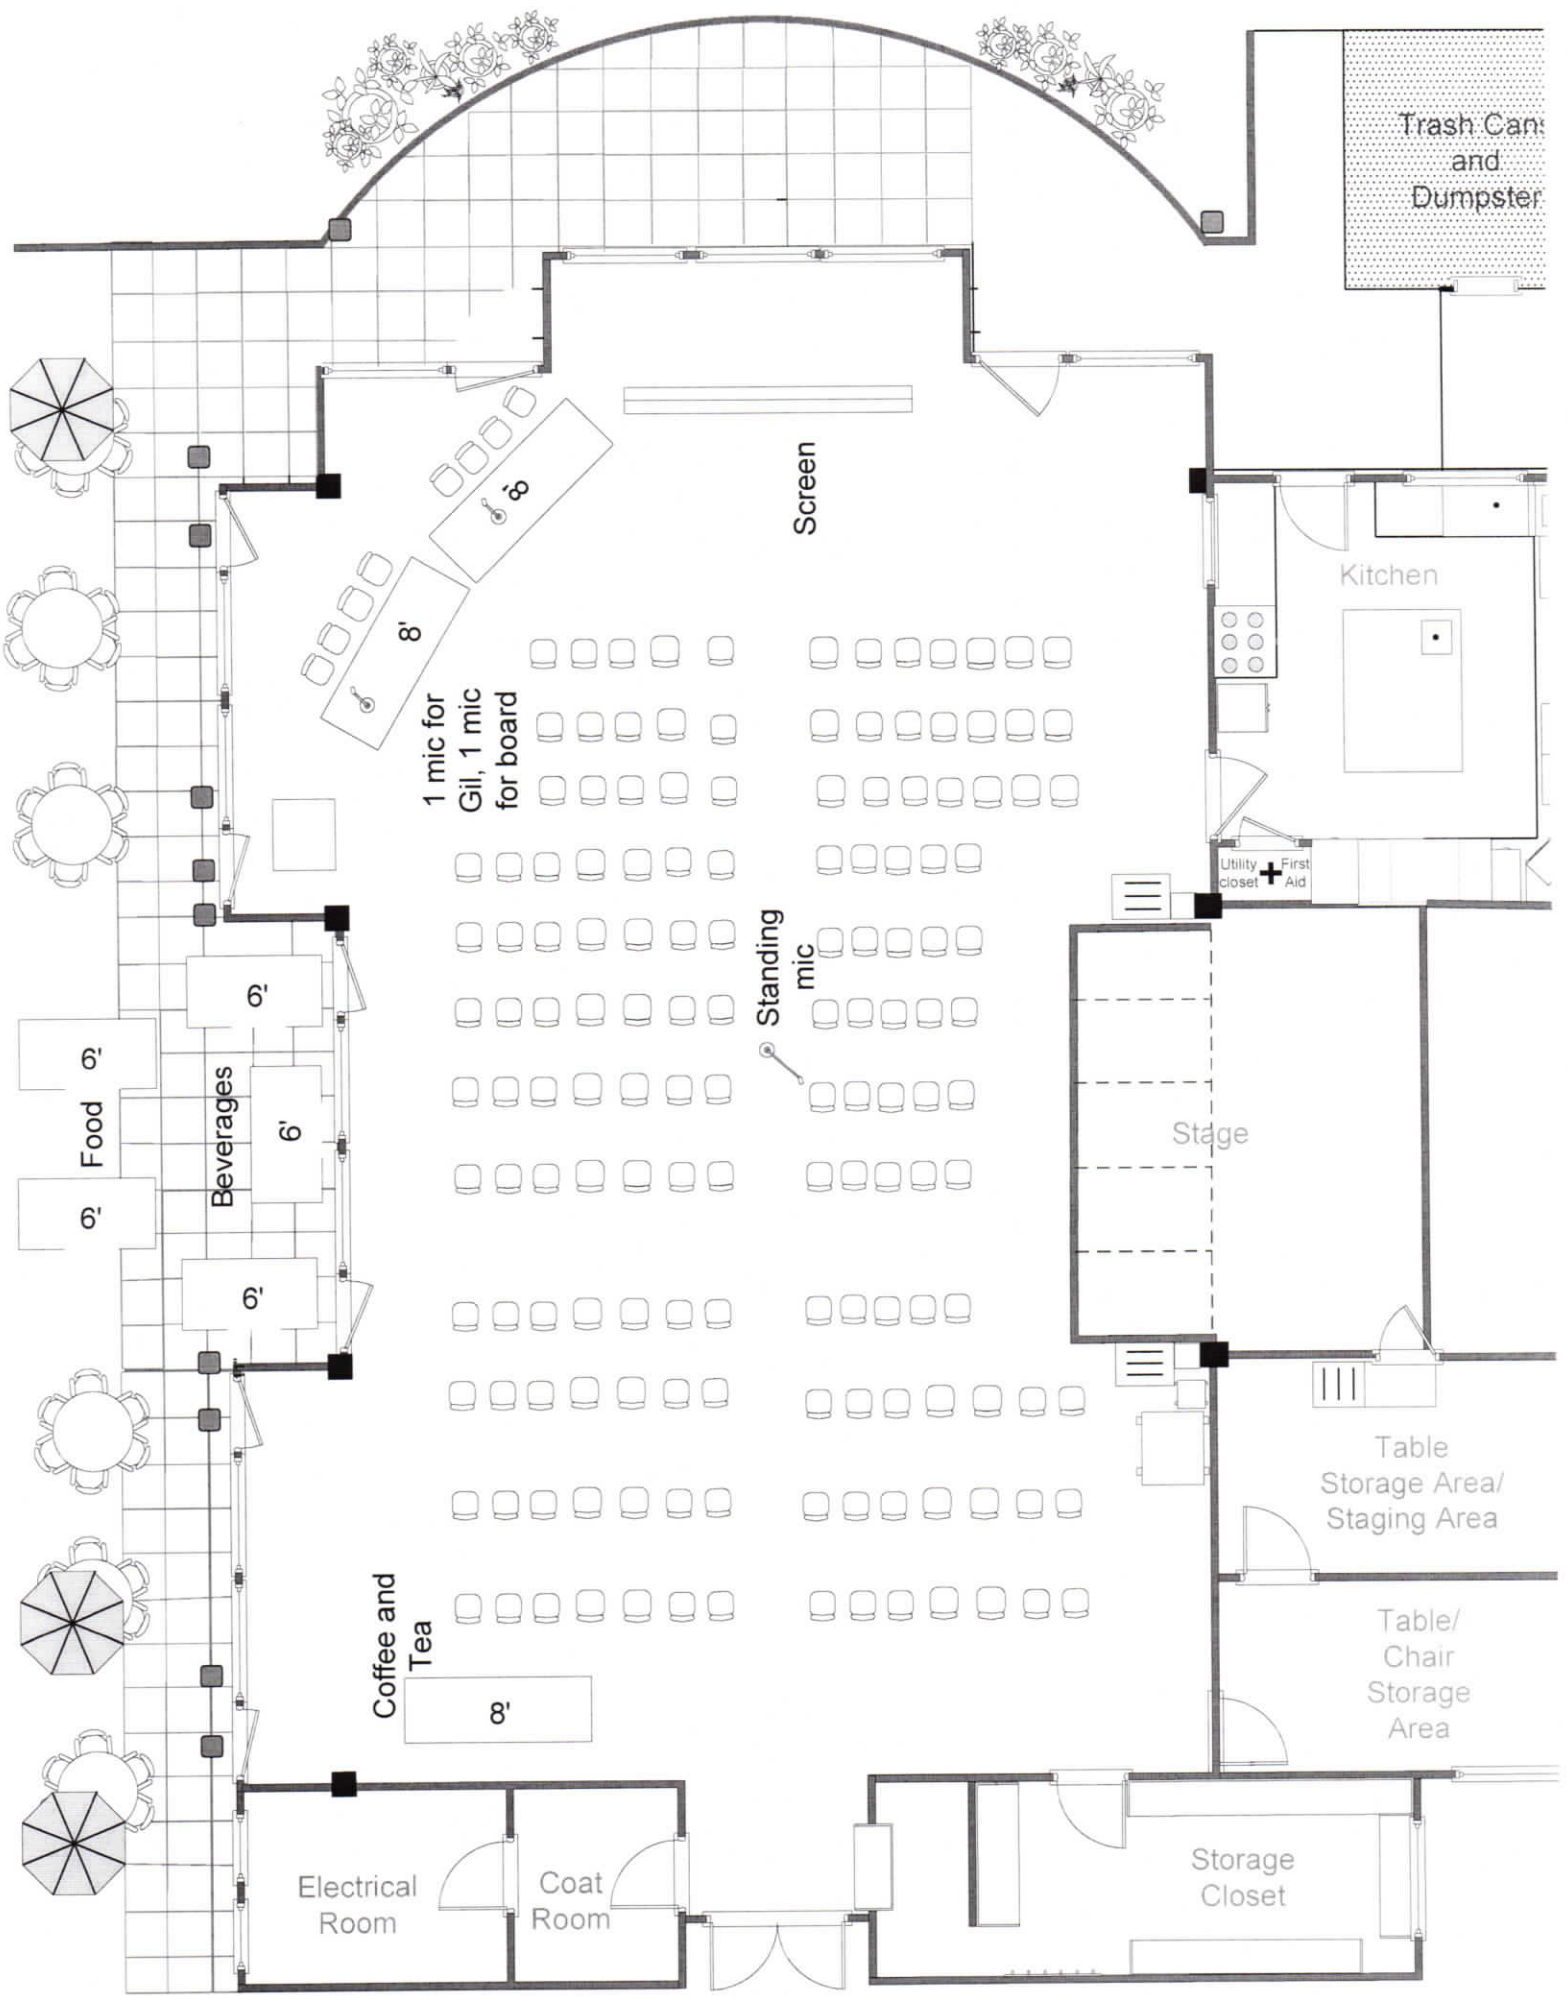

Auditorium Layout  
11/07

Electrical room

Coat room

Entrance from Main Lobby

Storage room

AV Equip. table

5' round table with 8 chairs

Podium and Mic

Screen

8'

8'

Food

8' Beverages

Kitchen

Utility closet  
+  
First Aid

Stage

Shed

Trash cans and Dumpster

Trash Can and Dumpster

Kitchen

Utility closet + First Aid

Stage

Table Storage Area/ Staging Area

Table/ Chair Storage Area

Storage Closet

Screen

Standing mic

1 mic for Gil, 1 mic for board

Coffee and Tea

Beverages

Food

Electrical Room